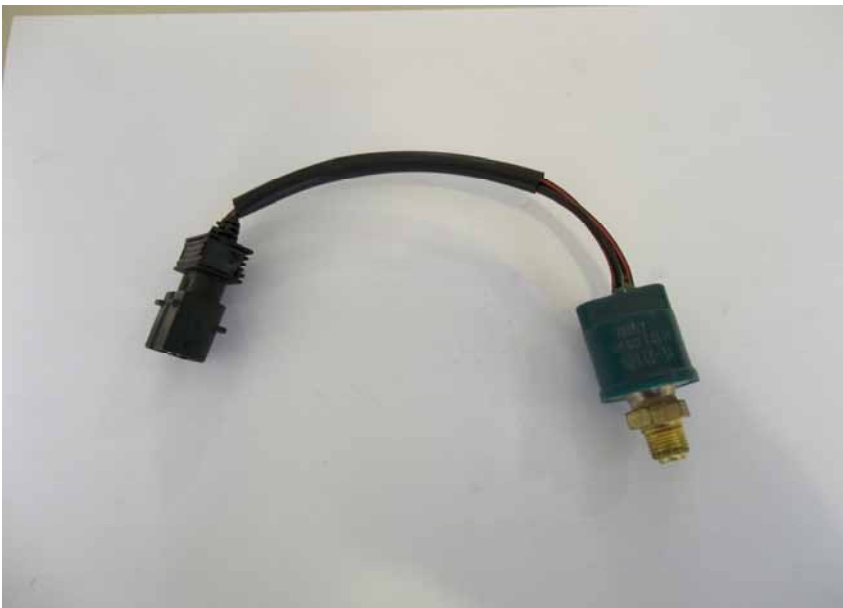

A/C & PRESSURE SWITCHES

- PART NO: F8-SW3M
- TRINARY MALE SWITCH

A/C & PRESSURE SWITCHES

- PART NO: F8-SWA4N
- AUDI A4 SWITCH - NEW

A/C & PRESSURE SWITCHES

- **PART NO: F8-SWAUDI4**
- **SWITCH GOLF 4/ AUDI A4-NEW**
- **3 PIN**

A/C & PRESSURE SWITCHES

- **PART NO: F8-SWBF**
- **BINARY FEMALE SWITCH
HP/LP**

A/C & PRESSURE SWITCHES

- **PART NO: F8-SWE34**
- **BMW E34 PRESSURE SWITCH**

A/C & PRESSURE SWITCHES

- **PART NO: F8-SWMC**
- **mitsubishi / NAVARA
PRESSURE SWITCH**