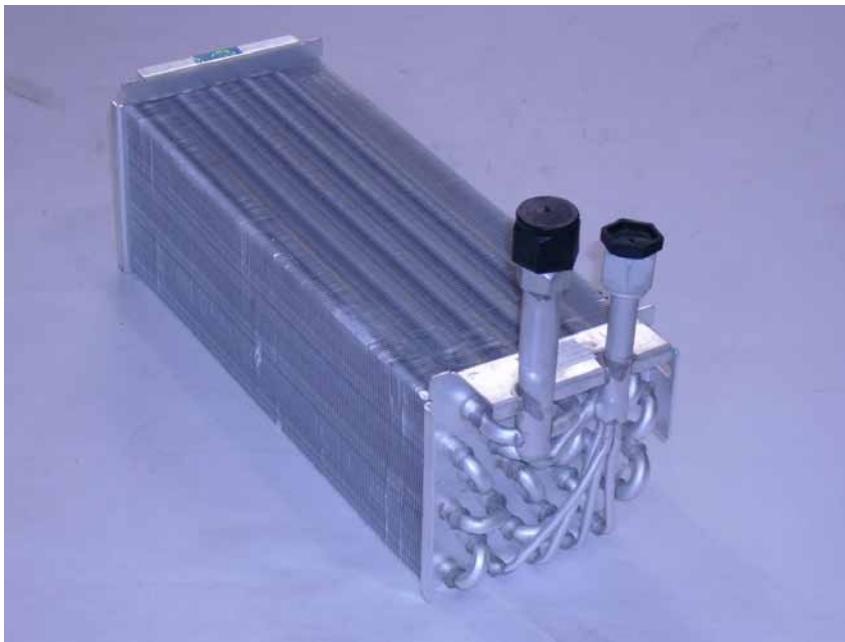

UNIVERSAL EVAPORATORS & LOUVRE

- PART NO: F8-0104
- PART NO: F8-0105
- SINGLE LOUVRE BLACK AND GREY

UNIVERSAL EVAPORATORS & LOUVRE

- PART NO: F8-0205
- PART NO: F8-0206
- TWIN LOUVRE GREY AND BLACK

UNIVERSAL EVAPORATORS & LOUVRE

- **PART NO: F8-0407**
- **TWIN LOUVRE WITH LIGHT 24 VOLT BLACK AND GREY**

UNIVERSAL EVAPORATORS & LOUVRE

- **PART NO: F8-EU**
- **UNIVERSAL EVAPORATOR WITH CASING**
- **230mm X 220mm X 100mm**
- **10 - 8 FITTINGS**

UNIVERSAL EVAPORATORS & LOUVRE

- **PART NO: F8-UDCOIL**
- **UNIVERSAL EVAPORATOR CORE**
- **350mm X 125mm X 115mm**

UNIVERSAL EVAPORATORS & LOUVRE

- PART NO: F8-UDH24
- HEATER ASSEMBLY
- 24 VOLT
- 3 LOUVRES