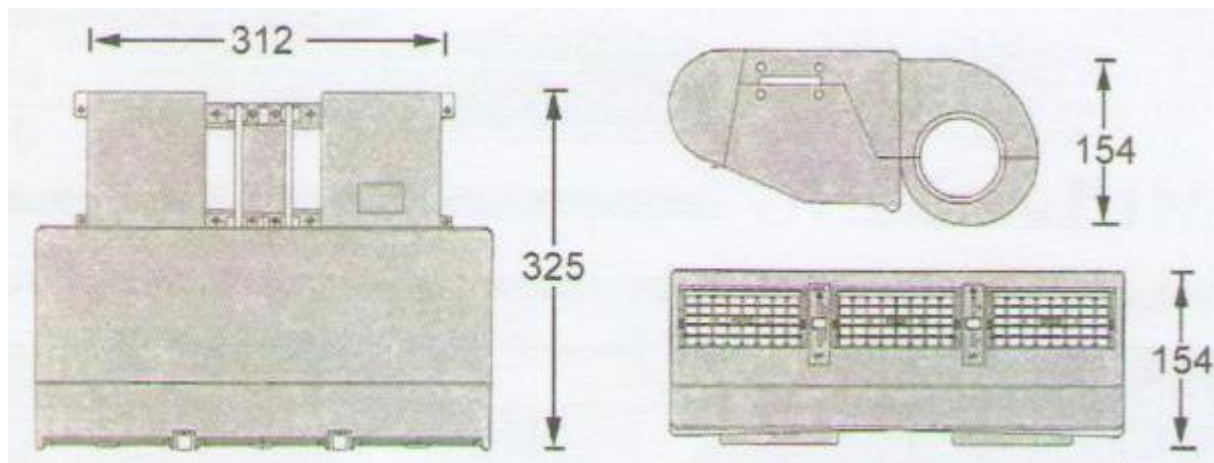

UNIVERSAL EVAPORATORS & LOUVRE

- PART NO: F8-UDE12
- PART NO: F8-UDE24
- UNIVERSAL UNDER DASH EVAPORATOR 12 AND 24 VOLT
- COOLING CAPACITY 13,700 BTU
- 3 LOUVRE