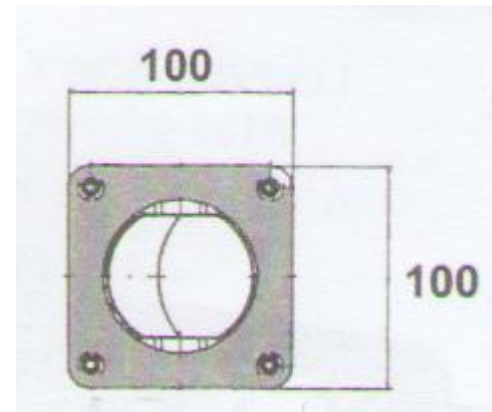

UNIVERSAL EVAPORATORS & LOUVRE

- PART NO: F8-0104
- PART NO: F8-0105
- SINGLE LOUVRE BLACK AND GREY