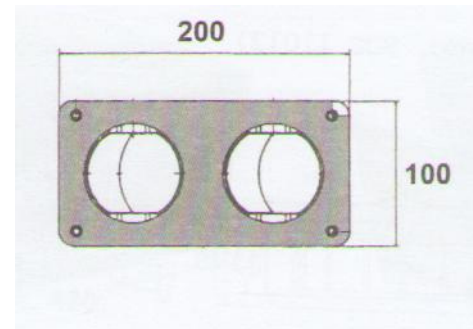

UNIVERSAL EVAPORATORS & LOUVRE

- PART NO: F8-0205
- PART NO: F8-0206
- TWIN LOUVRE GREY AND BLACK