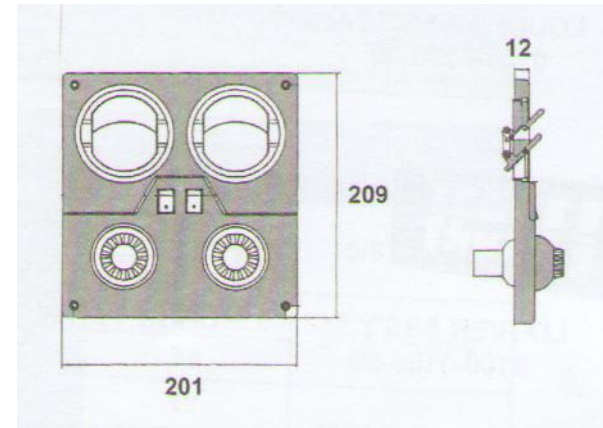

UNIVERSAL EVAPORATORS & LOUVRE

- PART NO: F8-0104
- PART NO: F8-0105
- SINGLE LOUVRE BLACK AND GREY

UNIVERSAL EVAPORATORS & LOUVRE

- PART NO: F8-0205
- PART NO: F8-0206
- TWIN LOUVRE GREY AND BLACK

UNIVERSAL EVAPORATORS & LOUVRE

- **PART NO: F8-0407**
- **TWIN LOUVRE WITH LIGHT 24 VOLT BLACK AND GREY**

UNIVERSAL EVAPORATORS & LOUVRE

- **PART NO: F8-EU**
- **UNIVERSAL EVAPORATOR WITH CASING**
- **230mm X 220mm X 100mm**
- **10 - 8 FITTINGS**

UNIVERSAL EVAPORATORS & LOUVRE

- **PART NO: F8-UDCOIL**
- **UNIVERSAL EVAPORATOR CORE**
- **350mm X 125mm X 115mm**

UNIVERSAL EVAPORATORS & LOUVRE

- PART NO: F8-UDH24
- HEATER ASSEMBLY
- 24 VOLT
- 3 LOUVRES