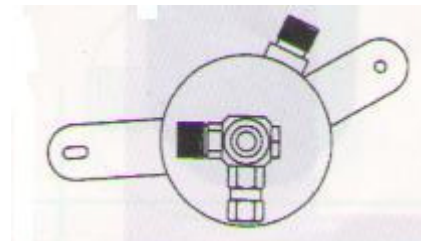

RECEIVER DRIERS

- **PART NO: F7-RDM210**
- **MERC 210 RECEIVER DRIER**