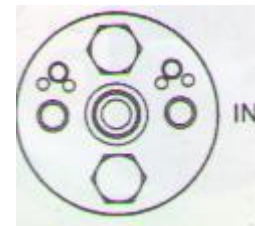

RECEIVER DRIERS

- **PART NO: F7-RDN**
- **NISSAN SENTRA RECEIVER DRIER**