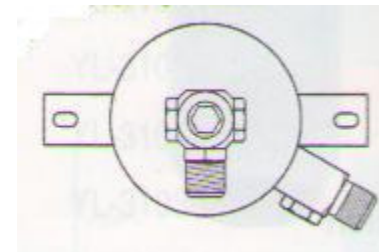

RECEIVER DRIERS

- **PART NO: F7-RDM126**
- **MERC 126 RECEIVER DRIER**