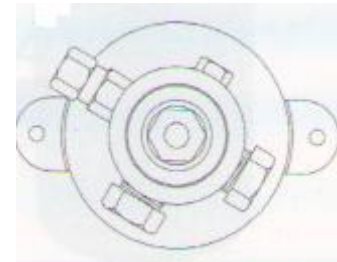

RECEIVER DRIERS

- **PART NO: F7-RDM140**
- **MERC MB 140 RECEIVER DRIER**