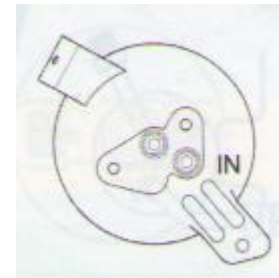

RECEIVER DRIERS

- **PART NO: F7-RDE36**
- **BMW E36 RECEIVER DRIER**