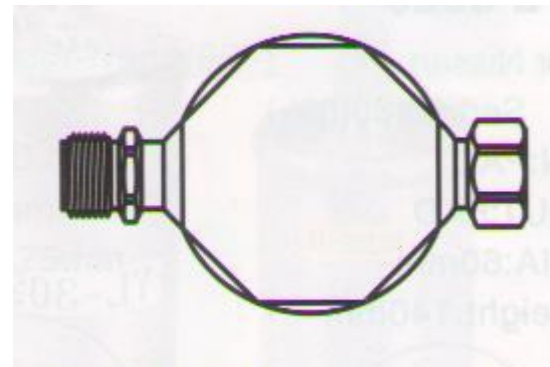

RECEIVER DRIERS

- PART NO: F7-DKH
- DESSICANT KIT FOR RECEIVER DRIERS

RECEIVER DRIERS

- **PART NO: F7-RDA2**
- **OPEL ASTRA (NEW) RECEIVER DRIER**

RECEIVER DRIERS

- **PART NO: F7-RDA4**
- **AUDI A4 R134A
ACCUMULATOR**