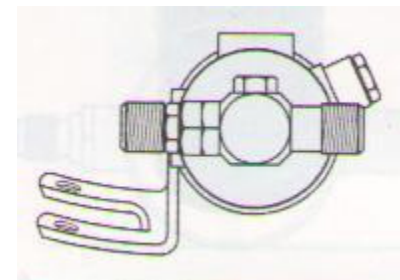

RECEIVER DRIERS

- **PART NO: F7-RDMBT**
- **MERC TRUCK RECEIVER DRIER**