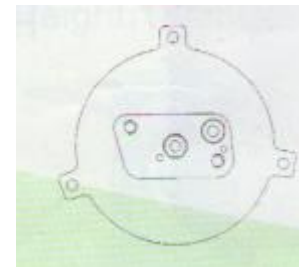

RECEIVER DRIERS

- **PART NO: F7-RDCN**
- **CHRYSLER NEON RECEIVER DRIER**

RECEIVER DRIERS

- **PART NO: F7-RDE36**
- **BMW E36 RECEIVER DRIER**

RECEIVER DRIERS

- **PART NO: F7-RDE39N**
- **BMW RECEIVER DRIER E39 "98**