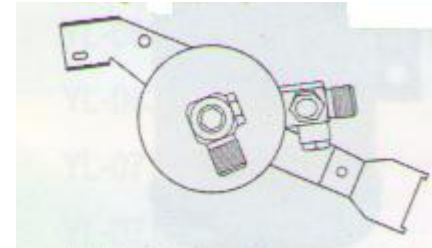

RECEIVER DRIERS

- **PART NO: F7-RDM124**
- **MERC 124 RECIEVER DRIER**