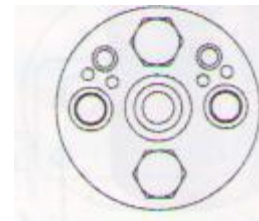

RECEIVER DRIERS

- PART NO: F7-RDB
- HEAVY DUTY RECEIVER DRIER O-RING (DUMPY)

RECEIVER DRIERS

- PART NO: F7-RDI1
- ISUZU 01-KB SERIES RECEIVER DRIER

RECEIVER DRIERS

- **PART NO: F7-RDI2**
- **ISUZU 3.2 TROOPER RECEIVER DRIER**