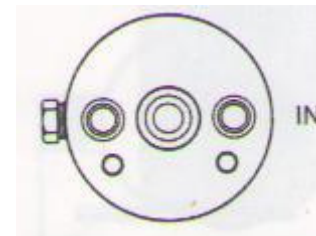

RECEIVER DRIERS

- PART NO: F7-RDH
- HONDA BALLADE R134A
  RECEIVER DRIER