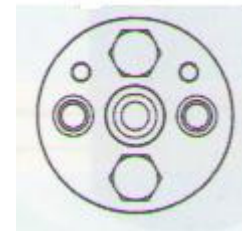

RECEIVER DRIERS

- PART NO: F7-RDMT
- MAZDA 626/TELSTAR
  RECEIVER DRIER